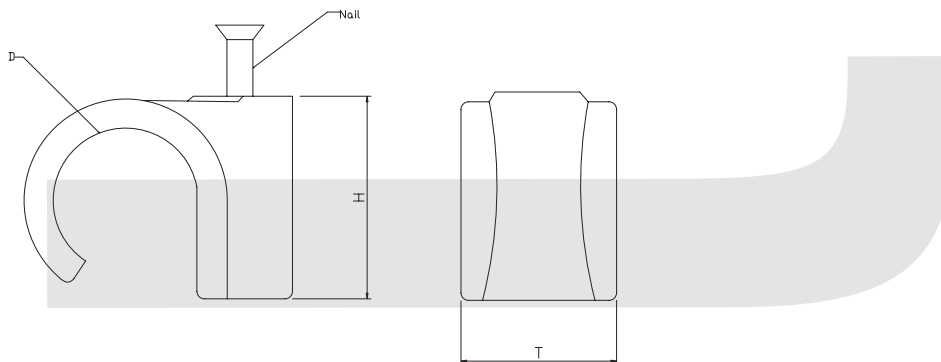

Cable Clip Series

KLS8-0704 Cable Clip Series

Material: PE, fixable, good elasticity, to bear collision, unable broken.

Color: Nature

Insert nail, nail stick to plastic seat, save time and cost down.

Unit:mm

ITEM. No.	T	H	D	Suitable Cables	Nails (mm)	Package
KLS8-0704-NC-1	7.0	5.0	Ø3.2	Max diameterØ3.2	Ø1.5×21	100
KLS8-0704-NC-2	6.0	7.0	Ø5.0	Max diameterØ5.0	Ø1.8×26	100
KLS8-0704-NC-3	8.8	9.2	Ø7.2	Max diameterØ7.2	Ø1.8×26	100
KLS8-0704-NC-4	9.6	12.5	Ø9.8	Max diameterØ9.8	Ø1.8×26	100
KLS8-0704-NC-5	11.8	16.6	Ø14.0	Max diameterØ14.0	Ø2.5×40	100

ORDER INFORMATION

KLS8-0704 - NC-1