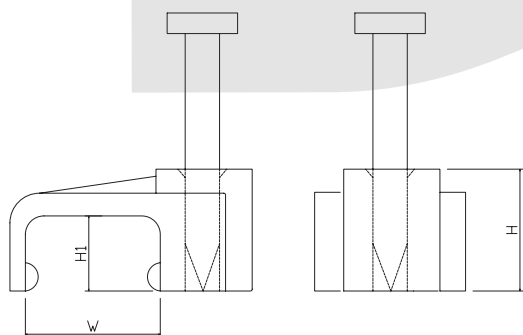

Wiring Accessories

Cable Clip Series

KLS8-0702 Cable Clip Series

Material: PE (White), fixable, good elasticity, to bear collision, unable broken.

Inserted nail, stick to plastic seat, save time and cost down.

Unit:mm

ITEM. No.	T	H	D	Suitable Cables	Nails (mm)	Package
KLS8-0704-NC-1	7.0	5.0	Ø3.2	Max diameterØ3.2	Ø1.5×21	100
KLS8-0704-NC-2	6.0	7.0	Ø5.0	Max diameterØ5.0	Ø1.8×26	100
KLS8-0704-NC-3	8.8	9.2	Ø7.2	Max diameterØ7.2	Ø1.8×26	100
KLS8-0704-NC-4	9.6	12.5	Ø9.8	Max diameterØ9.8	Ø1.8×26	100
KLS8-0704-NC-5	11.8	16.6	Ø14.0	Max diameterØ14.0	Ø2.5×40	100