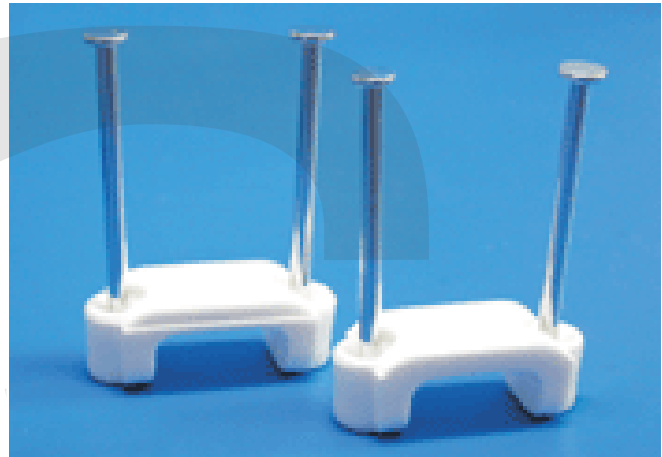

ORDER INFORMATION

KLS8-0708 - NF-3.0mm

Cable Clip Series

KLS8-0709 DOUBLE NAIL CABLE CLIP Series

Material : PE(white),fixable,good elasticity, to bear impact, unable broken.
 Suitable to firm up the big flat wires.
 Double nail could strengthen adhesion to avoid come off.