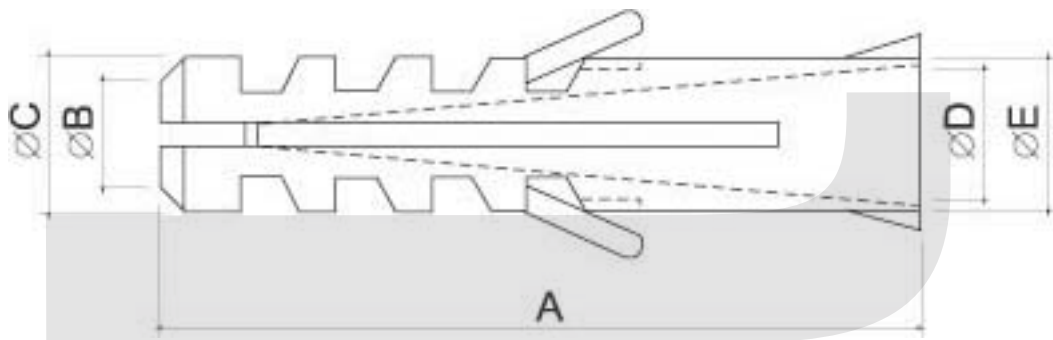

ORDER INFORMATION

KLS8-0710 - 067

Item. NO.
Plastic Conical Anchors Series
Part Number

Cable Clip Series

KLS8-0711 Plastic Conical Anchors Series

Material : PP

ITEM. No.	A	B	C	D	E	Packaging
PEB6-25	24.7	3.5	4.8	4	5	1000
PEB6-30	29.6	4	6	4.8	6	