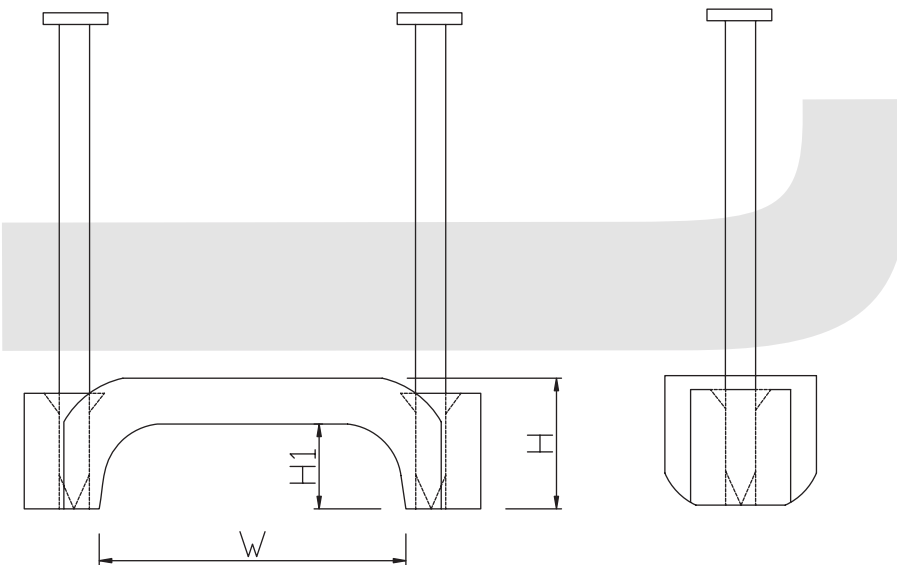

ITEM No.	W (mm)	H (mm)	H1 (mm)	Suitable Cables	Nails	Package
KLS8-0709-NA-13	12.5	8.0	5.3	Big flat wires	1.86x31	100
KLS8-0709-NA-19	18.7	8.0	5.3	Big flat wires	1.86x31	100

ORDER INFORMATION

KLS8-0709 - NA-13