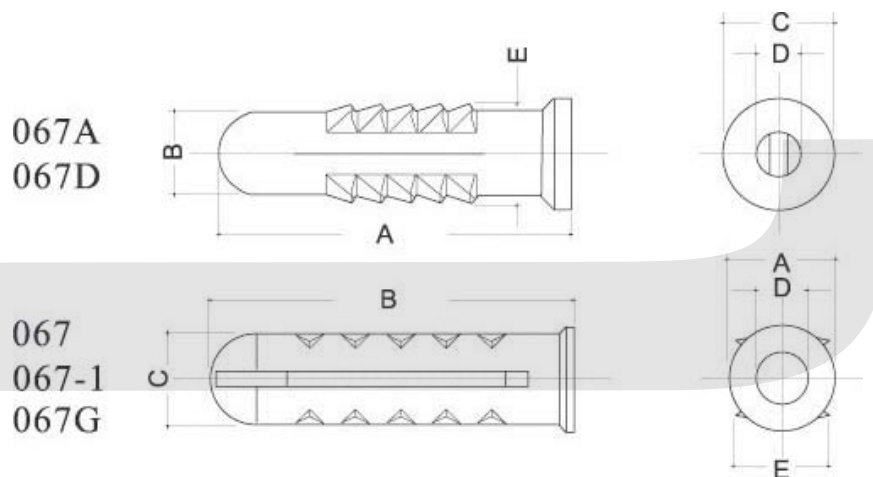

ITEM. No.	Material	A	B	C	D	E	Packaging
067	PP	ø7	24.0	ø6	ø3	6.7	2000
067-1		ø7	24.0	ø6	ø3	6.0	
067A		24.0	ø6	ø7.5	ø3	5.7	
067D		23.5	ø6	ø7.5	ø3	7.0	
067G		ø8	28.0	ø6	ø3	7.7	

ORDER INFORMATION

KLS8-0710 - 067

Item. NO.
Plastic Conical Anchors Series
Part Number