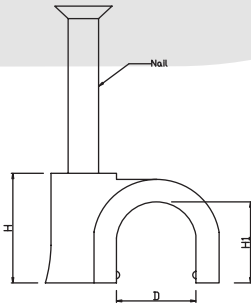

ORDER INFORMATION

KLS8-0707 - NC-3.5mm

Cable Clip Series

KLS8-0708 Cable Clip Series

Material : PE,fixable,good elasticity,to bear collision,unabile broken.

Color : Nature

Insert nail,nail stick to plastic seat,save time and cost down.

ITEM. NO.	H (mm)	CLRCLE PATH D (mm)	NAIL	COLOR	
KLS8-0708-NF-3MM	3.6	3.0	1.4 × 15	WHITE	
KLS8-0708-NF-3.5MM	4.2	3.5	1.47 × 14		
KLS8-0708-NF-4MM	5.3	4.0	1.7 × 14		
KLS8-0708-NF-5MM	6.0	5.0	1.7 × 14		
KLS8-0708-NF-6MM	8.0	6.0	1.82 × 16		
KLS8-0708-NF-7MM	8.7	7.0	1.82 × 18		
KLS8-0708-NF-8MM	9.5	8.0	1.95 × 19		
KLS8-0708-NF-9MM	11.0	9.0	2.05 × 22		
KLS8-0708-NF-10MM	12.0	10.0	2.1 × 23		GREY
KLS8-0708-NF-12MM	13.5	12.0	2.2 × 25		BLACK
KLS8-0708-NF-14MM	16.5	14.0	2.3 × 30		
KLS8-0708-NF-16MM	18.0	16.0	2.35 × 32		BROWN
KLS8-0708-NF-17MM	20.0	17.0	2.6 × 38		
KLS8-0708-NF-18MM	20.5	18.0	2.6 × 38		DARK GREY
KLS8-0708-NF-20MM	22.5	20.0	2.7 × 40		
KLS8-0708-NF-22MM	23.5	22.0	2.9 × 43		
KLS8-0708-NF-25MM	26.5	25.0	3.1 × 50		
KLS8-0708-NF-30MM	32.5	30.0	3.5 × 55	DARK GREY	
KLS8-0708-NF-32MM	34.5	32.0	3.5 × 55		
KLS8-0708-NF-35MM	38.0	35.0	3.5 × 60		
KLS8-0708-NF-40MM	43.8	40.0	3.5 × 65		