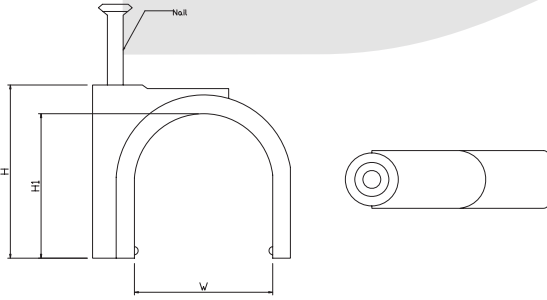

ORDER INFORMATION

KLS8-0704 - NC-1

Cable Clip Series

KLS8-0707 Cable Clip Series

Material: PE, fixable, good elasticity, to bear collision, unbreakable.

Inserted nail, stick to plastic seat, save time and cost down.

Application: Securing of cables for general indoor wiring.

ITEM. NO.	H (mm)	W (mm)	NAIL	COLOR	
KLS8-0707-NC-3MM	3.6	3.0	1.4×15	WHITE	
KLS8-0707-NC-3.5MM	4.2	3.5	1.47×14		
KLS8-0707-NC-4MM	5.3	4.0	1.7×14		
KLS8-0707-NC-5MM	6.5	5.0	1.7×14		
KLS8-0707-NC-6MM	8.0	6.0	1.82×16		
KLS8-0707-NC-7MM	8.7	7.0	1.82×18		
KLS8-0707-NC-8MM	9.5	8.0	1.95×19		
KLS8-0707-NC-9MM	11.0	9.0	2.05×22		
KLS8-0707-NC-10MM	12.0	10.0	2.1×23		
KLS8-0707-NC-12MM	13.0	12.0	2.2×25		GREY
KLS8-0707-NC-14MM	15.0	14.0	2.3×30		BLACK
KLS8-0707-NC-16MM	17.0	16.0	2.35×32		
KLS8-0707-NC-17MM	20.0	17.0	2.6×38		BROWN
KLS8-0707-NC-18MM	20.8	18.0	2.6×38		
KLS8-0707-NC-20MM	23.5	20.0	2.7×40		DARK GREY
KLS8-0707-NC-22MM	25.0	22.0	2.9×43		
KLS8-0707-NC-25MM	27.7	25.0	3.1×50		
KLS8-0707-NC-30MM	32.5	30.0	3.5×55		
KLS8-0707-NC-32MM	34.5	32.0	3.5×55		
KLS8-0707-NC-35MM	36.6	35.0	3.5×60		
KLS8-0707-NC-40MM	45.2	40.0	3.5×65		